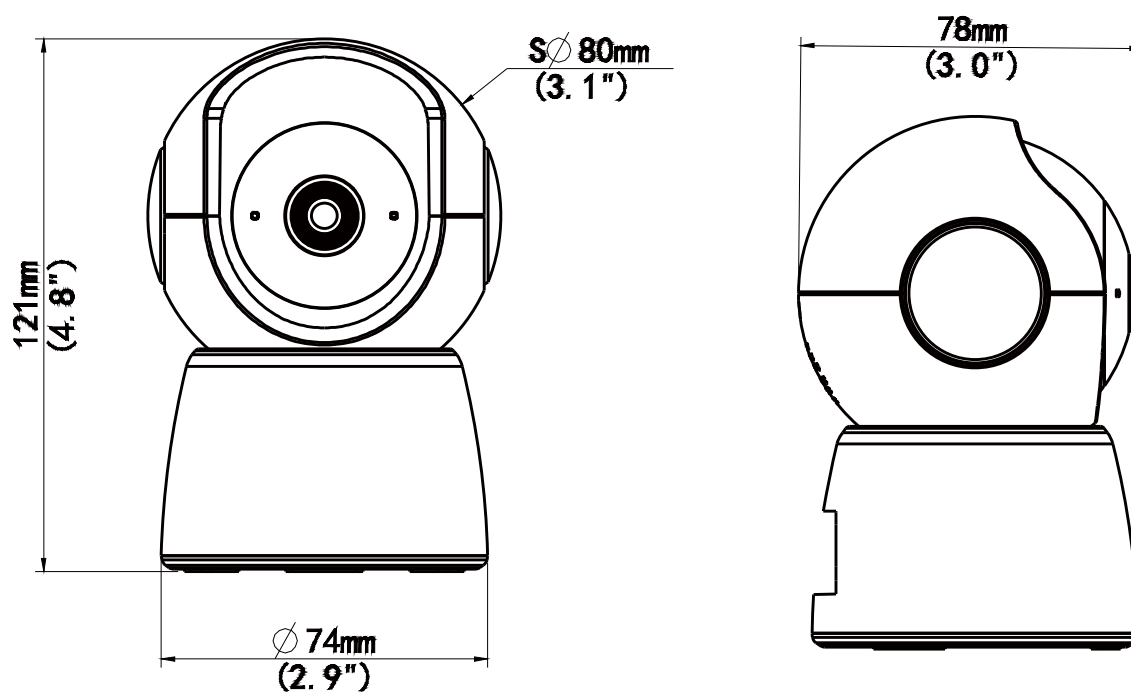

Dimensions

www.uniview.com/uniarch

©2022 Zhejiang Uniview Technologies Co., Ltd. All rights reserved.

*Product specifications and availability are subject to change without notice.